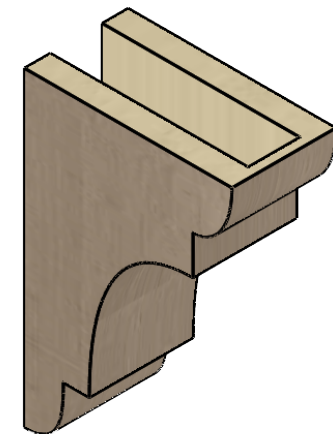

ITEM NUMBER: CORU04X08X12NEBRCPR

4"W X 8"D X 12"H SERIES 2 CLASSIC NEW BRIGHTON ROUGH CEDAR
TIMBERTHANE FAUX WOOD CORBEL, PRIMED

SIDE PROFILE

FRONT PROFILE

ISOMETRIC

EKENA MILLWORK
2300 WEST MAIN ST.
CLARKSVILLE, TX 75426
TOLL FREE: 866-607-0453
WWW.EKENAMILLWORK.COM

NOTES

1. INSTALLATION TO BE COMPLETED IN ACCORDANCE WITH MANUFACTURER'S SPECIFICATIONS.
2. DRAWING MAY NOT BE TO SCALE
3. THIS DRAWING IS INTENDED FOR DESIGN AND PLANNING PURPOSES ONLY.
4. ALL INFORMATION CONTAINED HEREIN WAS CURRENT AT THE TIME OF DEVELOPMENT BUT MUST BE REVIEWED AND APPROVED BY THE PRODUCT MANUFACTURER TO BE CONSIDERED ACCURATE.
5. TIMBERTHANE ARCHITECTURAL PRODUCTS ARE MADE FROM HIGH DENSITY URETHANE AND COME FACTORY PRIMED