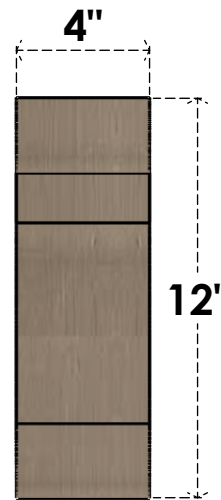

ITEM NUMBER: CORU04X08X12NEBRCPR

4"W X 8"D X 12"H SERIES 2 CLASSIC NEW BRIGHTON ROUGH CEDAR
TIMBERTHANE FAUX WOOD CORBEL, PRIMED

SIDE PROFILE

FRONT PROFILE

ISOMETRIC

EKENA MILLWORK
2300 WEST MAIN ST.
CLARKSVILLE, TX 75426
TOLL FREE: 866-607-0453
WWW.EKENAMILLWORK.COM

NOTES

1. INSTALLATION TO BE COMPLETED IN ACCORDANCE WITH MANUFACTURER'S SPECIFICATIONS.
2. DRAWING MAY NOT BE TO SCALE
3. THIS DRAWING IS INTENDED FOR DESIGN AND PLANNING PURPOSES ONLY.
4. ALL INFORMATION CONTAINED HEREIN WAS CURRENT AT THE TIME OF DEVELOPMENT BUT MUST BE REVIEWED AND APPROVED BY THE PRODUCT MANUFACTURER TO BE CONSIDERED ACCURATE.
5. TIMBERTHANE ARCHITECTURAL PRODUCTS ARE MADE FROM HIGH DENSITY URETHANE AND COME FACTORY PRIMED