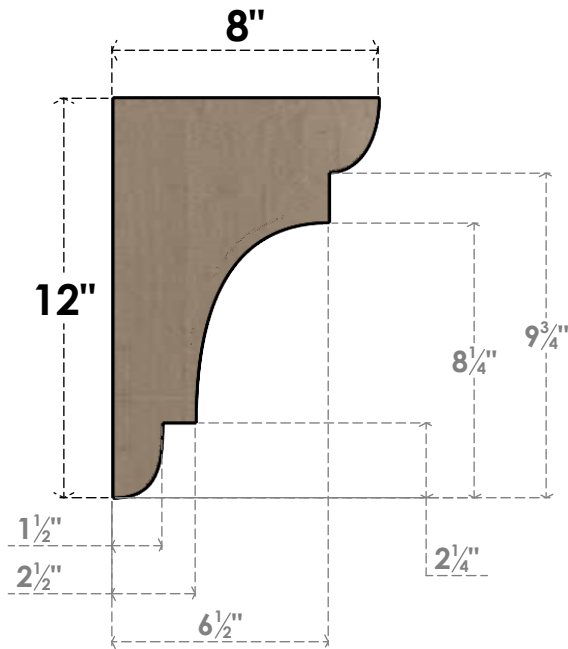

ITEM NUMBER: CORU04X08X12NEBRCPR

4"W X 8"D X 12"H SERIES 2 CLASSIC NEW BRIGHTON ROUGH CEDAR
TIMBERTHANE FAUX WOOD CORBEL, PRIMED

SIDE PROFILE

FRONT PROFILE

ISOMETRIC

EKENA MILLWORK
2300 WEST MAIN ST.
CLARKSVILLE, TX 75426
TOLL FREE: 866-607-0453
WWW.EKENAMILLWORK.COM

NOTES

1. INSTALLATION TO BE COMPLETED IN ACCORDANCE WITH MANUFACTURER'S SPECIFICATIONS.
2. DRAWING MAY NOT BE TO SCALE
3. THIS DRAWING IS INTENDED FOR DESIGN AND PLANNING PURPOSES ONLY.
4. ALL INFORMATION CONTAINED HEREIN WAS CURRENT AT THE TIME OF DEVELOPMENT BUT MUST BE REVIEWED AND APPROVED BY THE PRODUCT MANUFACTURER TO BE CONSIDERED ACCURATE.
5. TIMBERTHANE ARCHITECTURAL PRODUCTS ARE MADE FROM HIGH DENSITY URETHANE AND COME FACTORY PRIMED